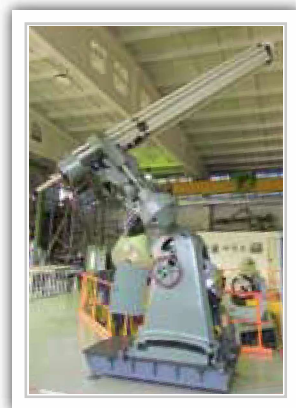

300mm-Zeiss-Refraktor